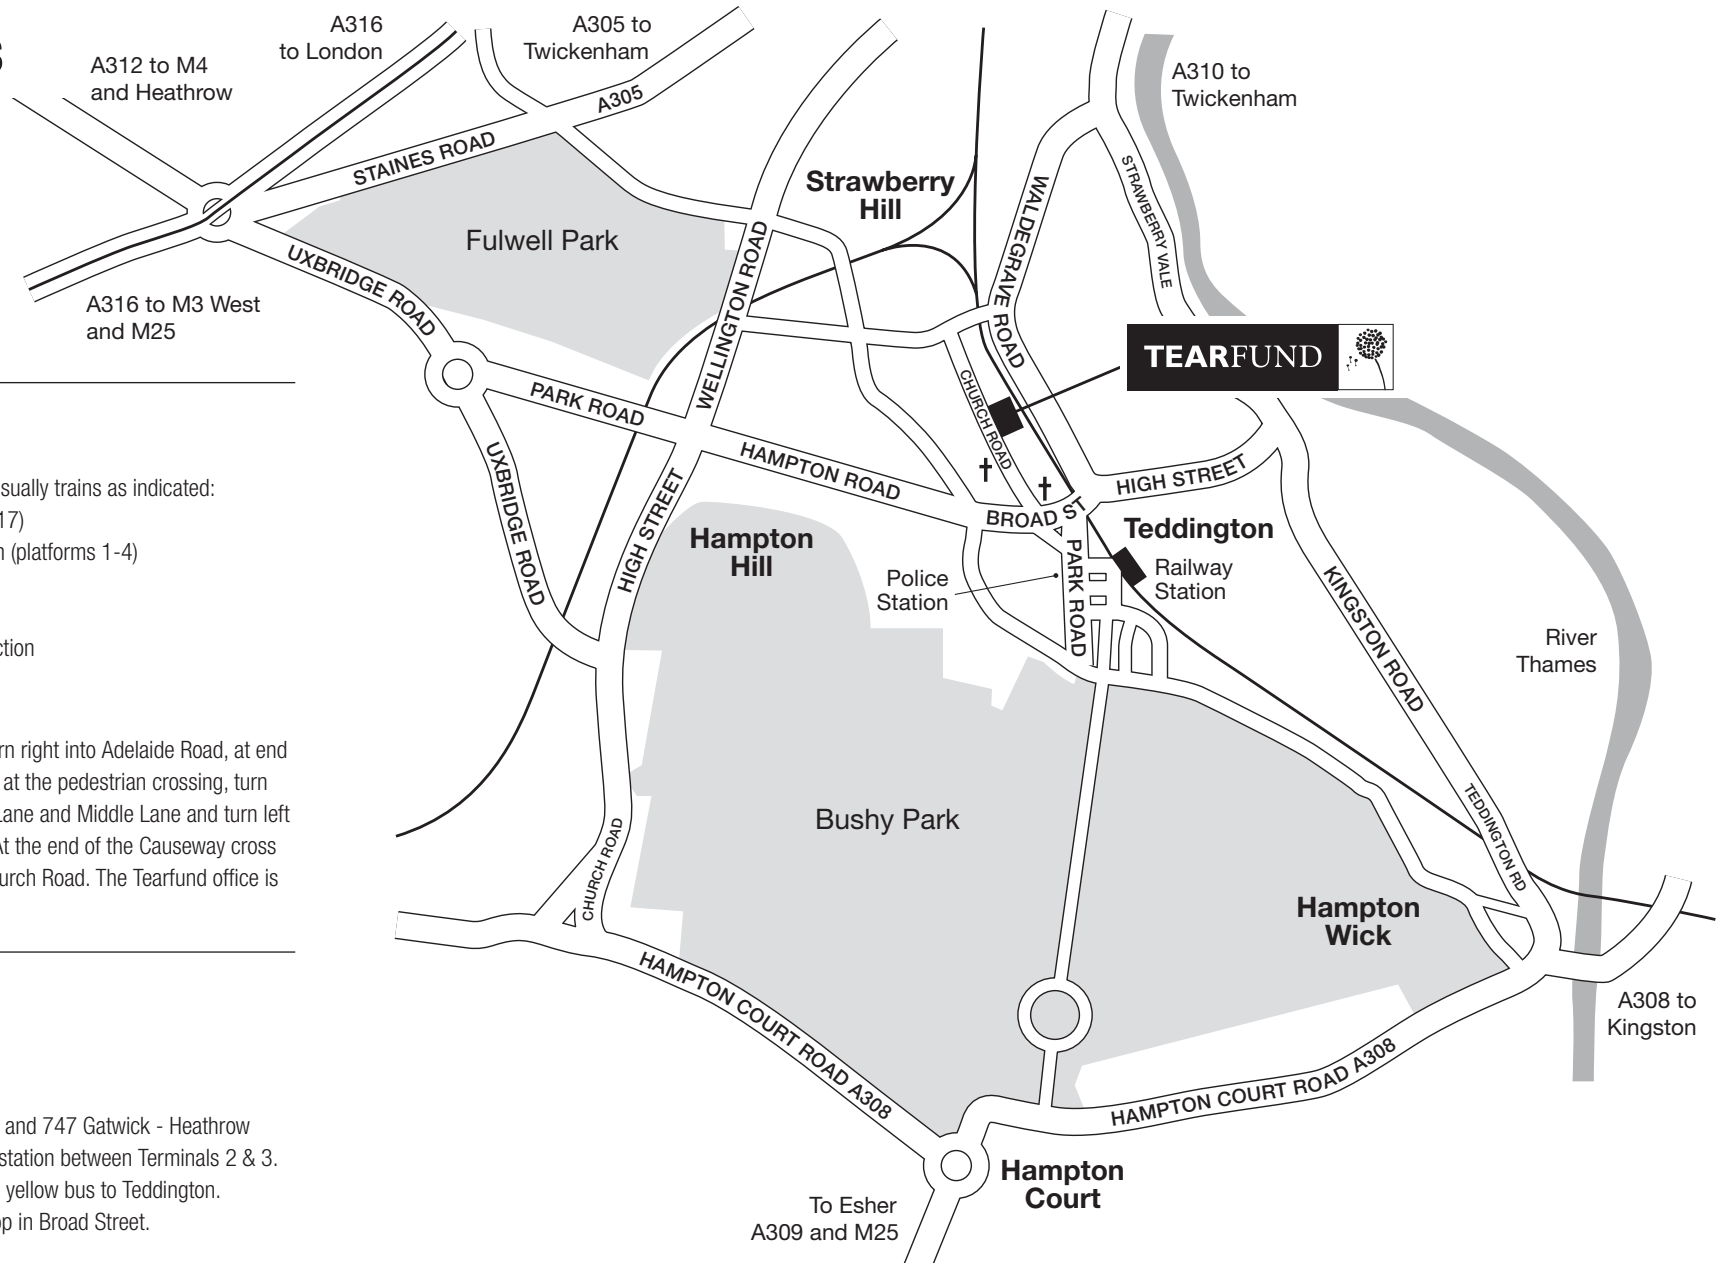

How to find us

By Train

From Waterloo to Teddington

Trains from Waterloo to Teddington are usually trains as indicated:
 Teddington via Richmond (platforms 15-17)
 or Shepperton or Teddington via Kingston (platforms 1-4)

From Gatwick Airport Railway Station

For Teddington, change at Clapham Junction

Walking from Teddington Station

Leave station on the ticket office side, turn right into Adelaide Road, at end turn right into Park Road. Cross the road at the pedestrian crossing, turn right, walk past the Police Station, Park Lane and Middle Lane and turn left into Causeway, where the shops begin. At the end of the Causeway cross the main road at the traffic lights into Church Road. The Tearfund office is on the right hand side opposite a school.

By Bus

From Kingston	281 and 285
From Richmond	33 and R68
From Twickenham	281 and 33
From Gatwick Airport	727 Greenline and 747 Gatwick - Heathrow
From Heathrow Airport	Go to the bus station between Terminals 2 & 3. Catch the 285 yellow bus to Teddington. Ask for the stop in Broad Street.